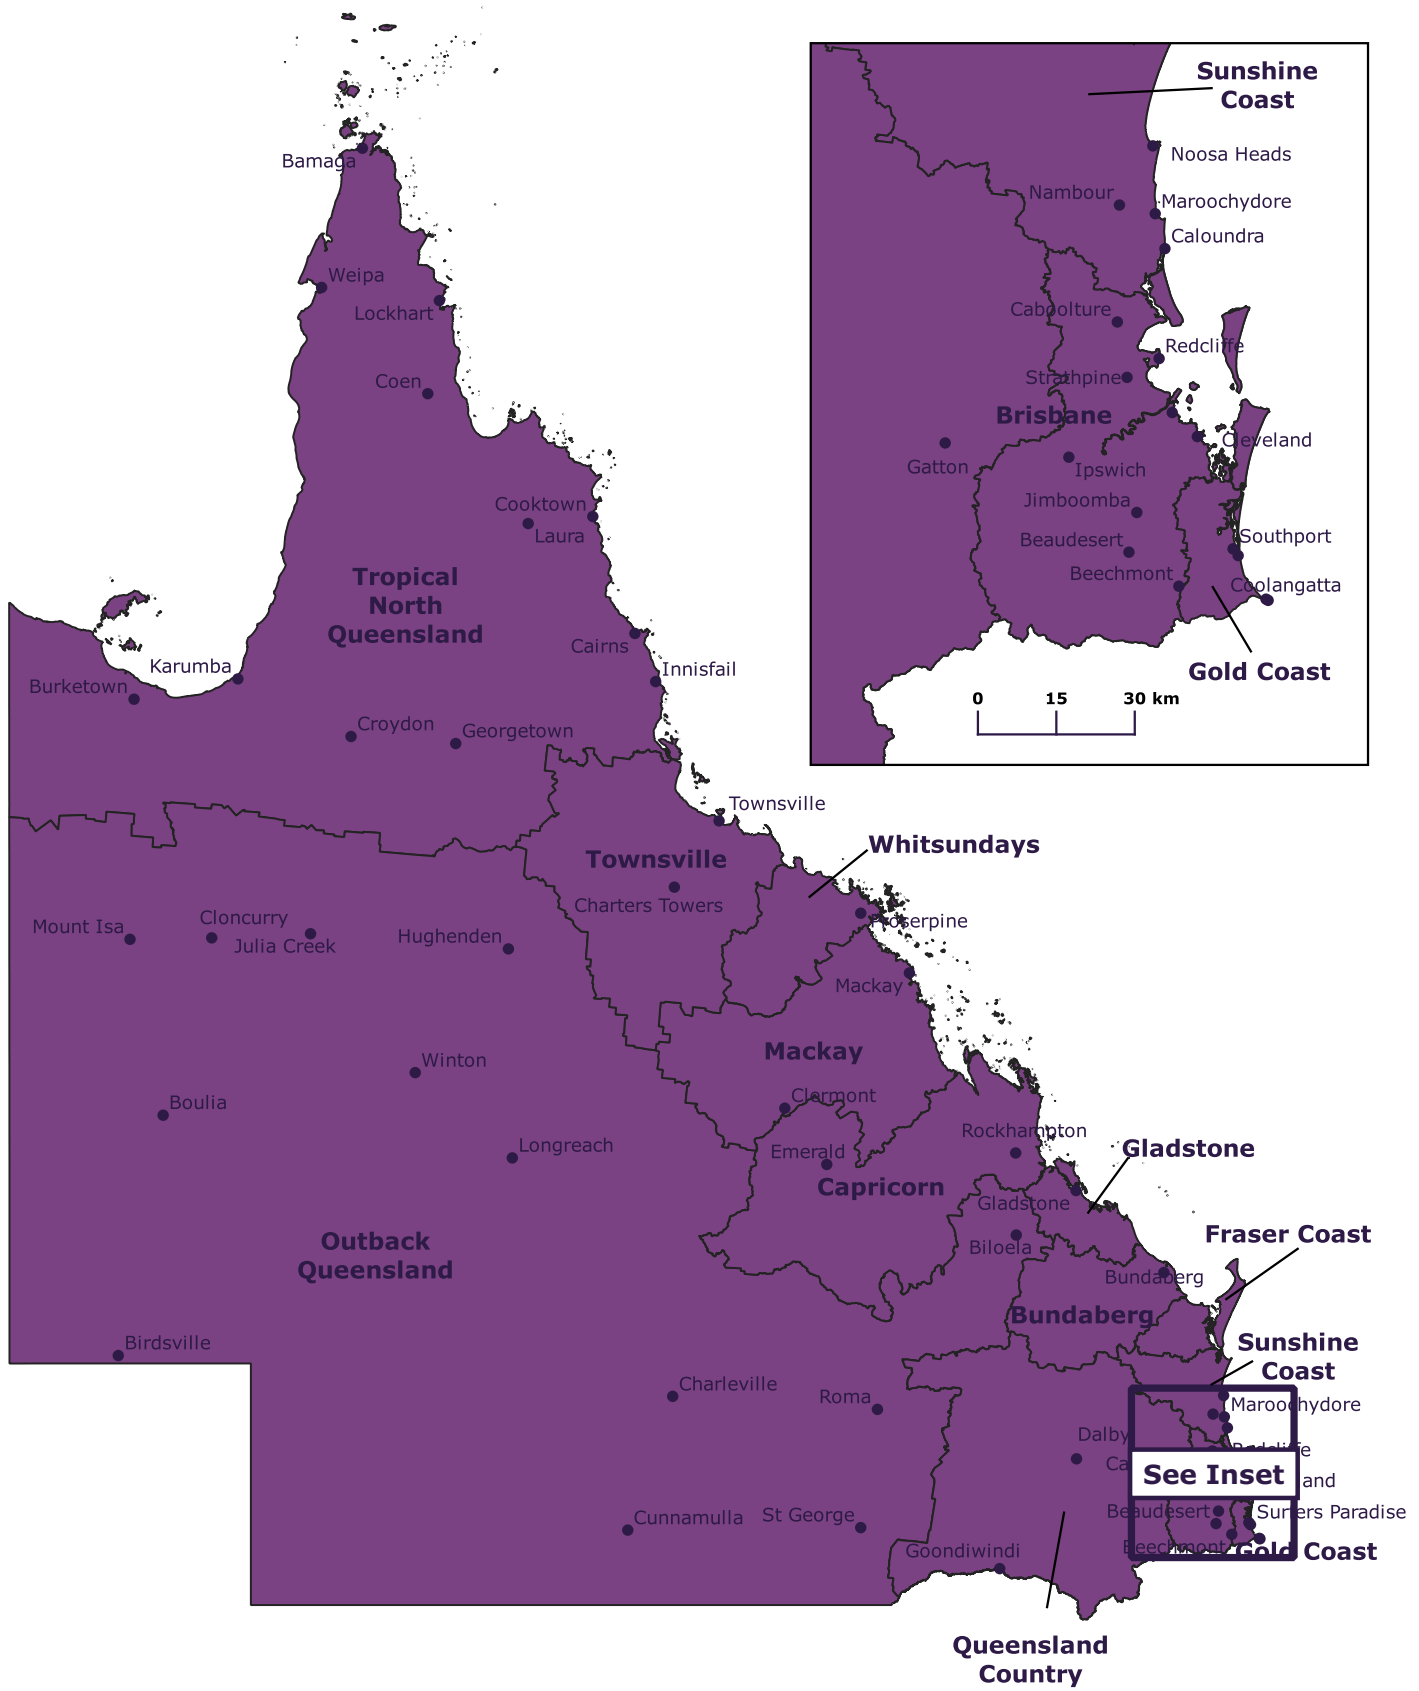

TOURISM REGIONS 2023 - QUEENSLAND

Localities ●
 Tourism Regions ■

0 200 400 km